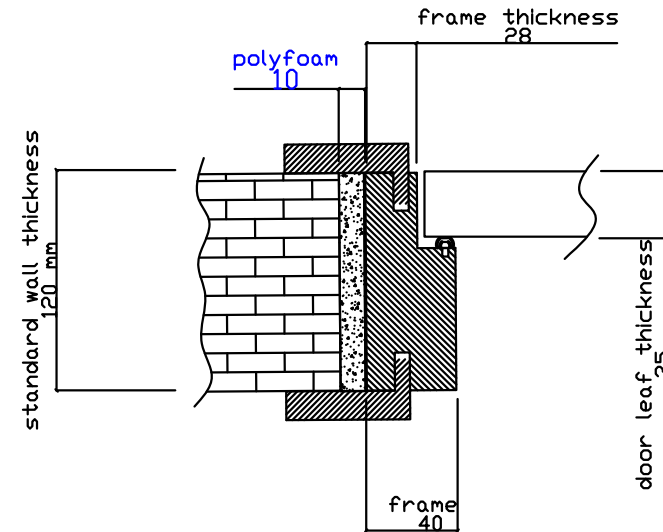

wall hole size: 2050\*960 mm  
 door thickness: 35 or 40 mm

NOTES

**SUNFLOWER**

GROUP CO., LTD

NO 333,ZHANGYE,JIADING,  
 SHANGHAI,CHINA  
 TEL:+86 21 61126118  
 FAX:+86 21 51561638

THIS DRAWING AND THE  
 INFORMATION CONTAINED HEREIN  
 ARE THE COPYRIGHTED WORK OF  
 SHANGHAI SUNFLOWER GROUP  
 CO., LTD AND MAY NOT BE  
 REPRODUCED WITHOUT WRITTEN  
 PERMISSION

REV	DATE	DESCRIPTION
1	11-5	KSLW 037

PROJECT NAME 200 pcs

DWG TITLE

DWG NO.

DATE:

DESIGNED BY: **jasmine**

CHECKED BY

UNIT: mm SHEET: 1 of 1