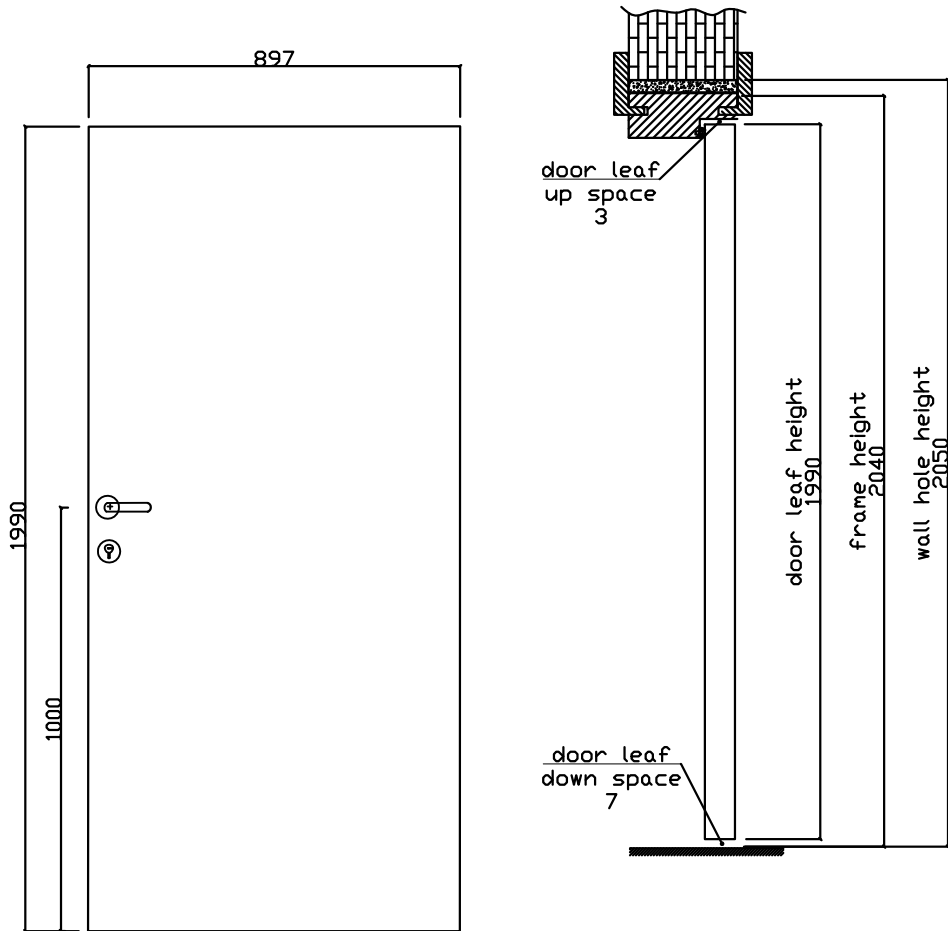

wall hole size: 2050\*960 mm  
 door thickness: 35 or 40 mm

NOTES

**SUNFLOWER**

GROUP CO., LTD

NO 333,ZHANGYE,JIADING,  
 SHANGHAI,CHINA  
 TEL:+86 21 61126118  
 FAX:+86 21 51561638

THIS DRAWING AND THE  
 INFORMATION CONTAINED HEREIN  
 ARE THE COPYRIGHTED WORK OF  
 SHANGHAI SUNFLOWER GROUP  
 CO., LTD AND MAY NOT BE  
 REPRODUCED WITHOUT WRITTEN  
 PERMISSION

REV	DATE	DESCRIPTION
1	11-5	KSLW 037

PROJECT NAME 200 pcs

DWG TITLE

DWG NO.

DATE:

DESIGNED BY: **jasmine**

CHECKED BY

UNIT: mm SHEET: 1 of 1