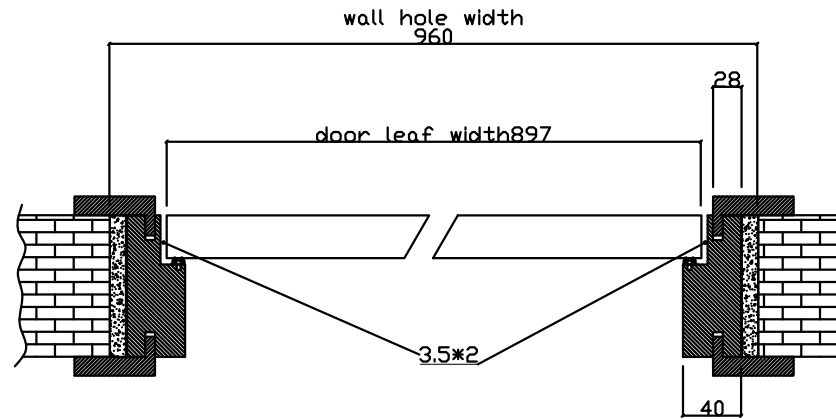

wall hole size: 2050\*960 mm  
 door thickness: 35 or 40 mm

NOTES

**SUNFLOWER**

GROUP CO., LTD

NO 333,ZHANGYE,JIADING,  
 SHANGHAI,CHINA  
 TEL:+86 21 61126118  
 FAX:+86 21 51561638

THIS DRAWING AND THE  
 INFORMATION CONTAINED HEREIN  
 ARE THE COPYRIGHTED WORK OF  
 SHANGHAI SUNFLOWER GROUP  
 CO., LTD AND MAY NOT BE  
 REPRODUCED WITHOUT WRITTEN  
 PERMISSION

REV	DATE	DESCRIPTION
1	11-5	KSLW 037

PROJECT NAME 200 pcs

DWG TITLE

DWG NO.

DATE:

DESIGNED BY: **jasmine**

CHECKED BY

UNIT: mm SHEET: 1 of 1