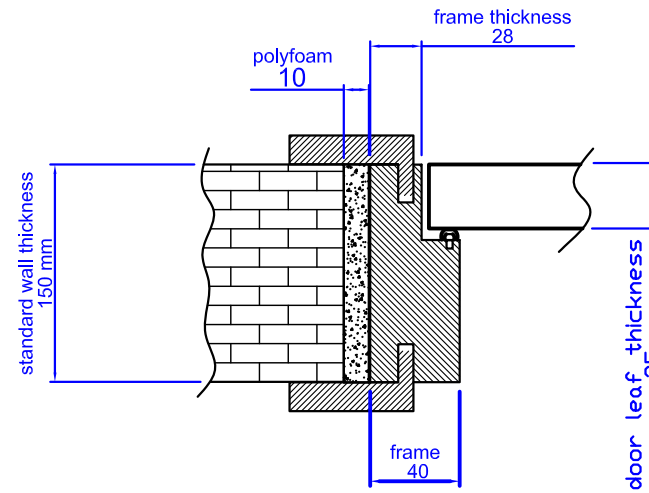

wall hole size: 2050 * 900 mm
 door thickness: 35 mm
 wall thickness: 150 mm

WOODEN DOOR SIZE SYSTEM

NOTES

SUNFLOWER

GROUP CO., LTD

NO 333, ZHANGYE, JIADING,
 SHANGHAI, CHINA
 TEL: +86 21 61126118
 FAX: +86 21 51561638