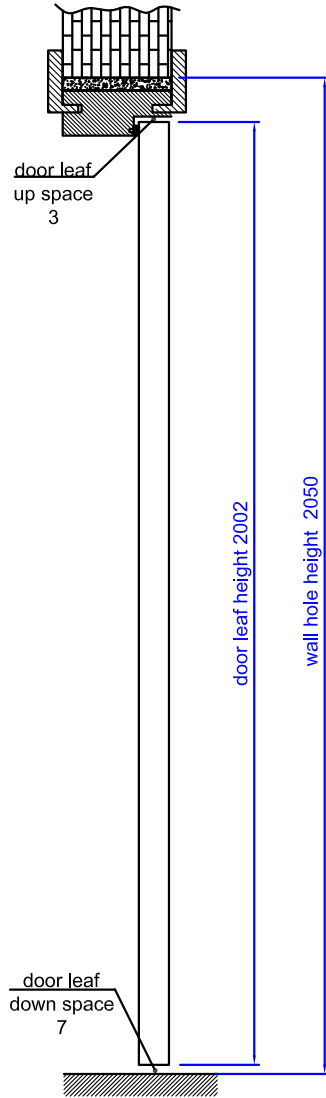

wall hole size: 2050 * 900 mm
 door thickness: 35 mm
 wall thickness: 150 mm

WOODEN DOOR SIZE SYSTEM

NOTES

SUNFLOWER

GROUP CO., LTD

NO 333, ZHANGYE, JIADING,
 SHANGHAI, CHINA
 TEL: +86 21 61126118
 FAX: +86 21 51561638

THIS DRAWING AND THE INFORMATION CONTAINED HEREIN ARE THE COPYRIGHTED WORK OF SHANGHAI SUNFLOWER GROUP CO., LTD AND MAY NOT BE REPRODUCED WITHOUT WRITTEN PERMISSION

REV	DATE	DESCRIPTION
1	09-07	SAMPLE
PROJECT NAME: NONE		
DWG TITLE		
DWG NO.		
DATE: 2016 09 07		
DESIGNED BY: Ms Jasmine		
CHECKED BY: David		
UNIT: mm	SHEET: 1	1 of 1