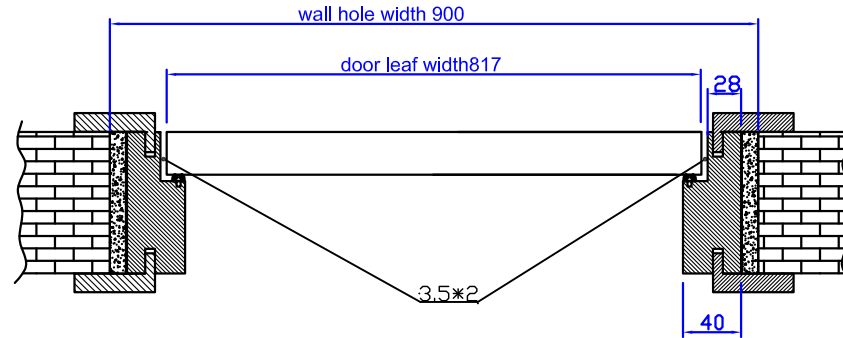

wall hole size: 2050 * 900 mm
 door thickness: 35 mm
 wall thickness: 150 mm

WOODEN DOOR SIZE SYSTEM

NOTES

SUNFLOWER

GROUP CO., LTD

NO 333, ZHANGYE, JIADING,
 SHANGHAI, CHINA
 TEL: +86 21 61126118
 FAX: +86 21 51561638