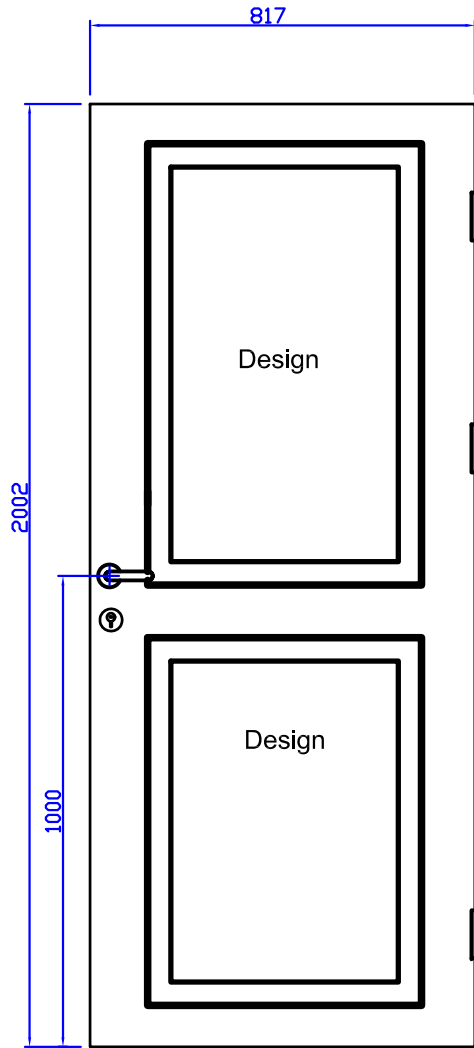

wall hole size: 2050 * 900 mm
 door thickness: 35 mm
 wall thickness: 150 mm

WOODEN DOOR SIZE SYSTEM

NOTES

SUNFLOWER

GROUP CO., LTD

NO 333, ZHANGYE, JIADING,
 SHANGHAI, CHINA
 TEL: +86 21 61126118
 FAX: +86 21 51561638

THIS DRAWING AND THE INFORMATION CONTAINED HEREIN ARE THE COPYRIGHTED WORK OF SHANGHAI SUNFLOWER GROUP CO., LTD AND MAY NOT BE REPRODUCED WITHOUT WRITTEN PERMISSION

REV	DATE	DESCRIPTION
1	09-07	SAMPLE
PROJECT NAME: NONE		
DWG TITLE		
DWG NO.		
DATE: 2016 09 07		
DESIGNED BY: Ms Jasmine		
CHECKED BY: David		
UNIT: mm	SHEET: 1	1 of 1